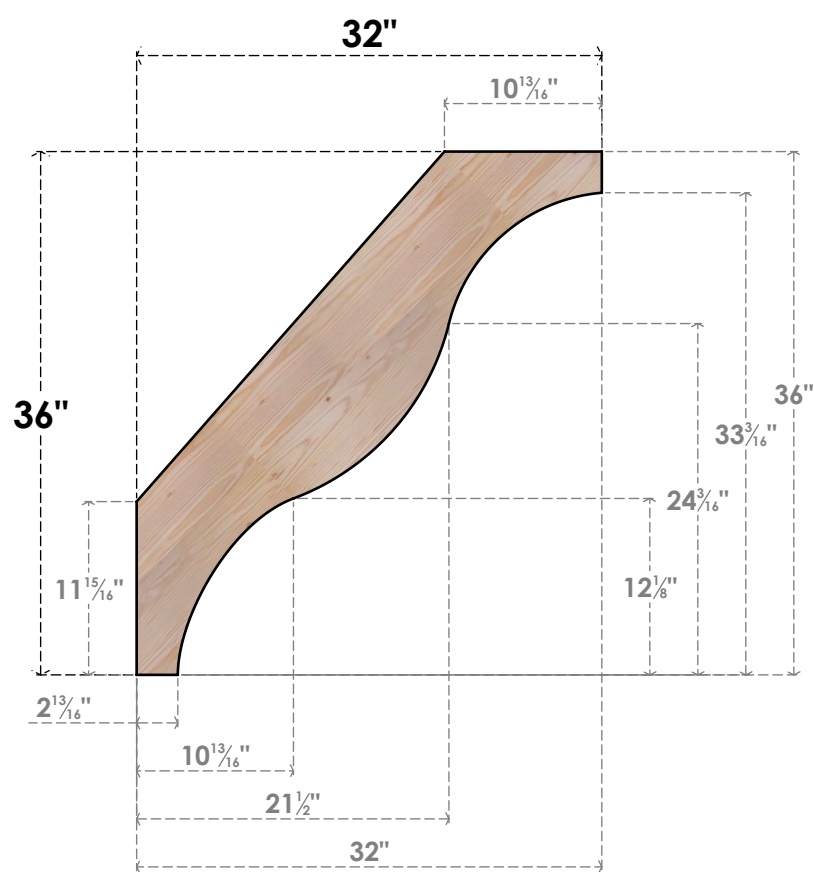

BRC06X32X36FST00SDF

5 1/2"W X 32"D X 36"H FUNSTON SMOOTH BRACE, DOUGLAS FIR

SIDE

FRONT

EKENA MILLWORK
 2300 WEST MAIN ST.
 CLARKSVILLE, TX 75426
 TOLL FREE: 866-607-0453
 WWW.EKENAMILLWORK.COM

NOTES

1. INSTALLATION TO BE COMPLETED IN ACCORDANCE WITH MANUFACTURER'S SPECIFICATIONS.
2. DRAWING MAY NOT BE TO SCALE
3. THIS DRAWING IS INTENDED FOR DESIGN AND PLANNING PURPOSES ONLY.
4. ALL INFORMATION CONTAINED HEREIN WAS CURRENT AT THE TIME OF DEVELOPMENT BUT MUST BE REVIEWED AND APPROVED BY THE PRODUCT MANUFACTURER TO BE CONSIDERED ACCURATE.
5. PRODUCTS ARE NOT KILN DRIED. THIS ITEM IS UNIQUE AND WILL CONTAIN THE NATURAL VARIATIONS THAT THE WOOD SPECIES OFFERS. THIS MAY RESULT IN VARIATIONS UP TO 1/4"