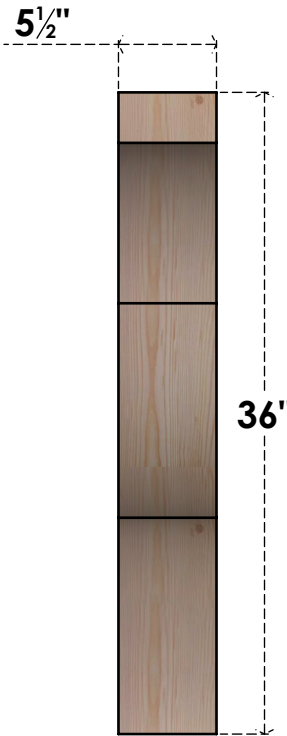

BRC06X32X36FST00SDF

5 1/2"W X 32"D X 36"H FUNSTON SMOOTH BRACE, DOUGLAS FIR

SIDE

FRONT

EKENA MILLWORK
 2300 WEST MAIN ST.
 CLARKSVILLE, TX 75426
 TOLL FREE: 866-607-0453
 WWW.EKENAMILLWORK.COM

NOTES

1. INSTALLATION TO BE COMPLETED IN ACCORDANCE WITH MANUFACTURER'S SPECIFICATIONS.
2. DRAWING MAY NOT BE TO SCALE
3. THIS DRAWING IS INTENDED FOR DESIGN AND PLANNING PURPOSES ONLY.
4. ALL INFORMATION CONTAINED HEREIN WAS CURRENT AT THE TIME OF DEVELOPMENT BUT MUST BE REVIEWED AND APPROVED BY THE PRODUCT MANUFACTURER TO BE CONSIDERED ACCURATE.
5. PRODUCTS ARE NOT KILN DRIED. THIS ITEM IS UNIQUE AND WILL CONTAIN THE NATURAL VARIATIONS THAT THE WOOD SPECIES OFFERS. THIS MAY RESULT IN VARIATIONS UP TO 1/4"